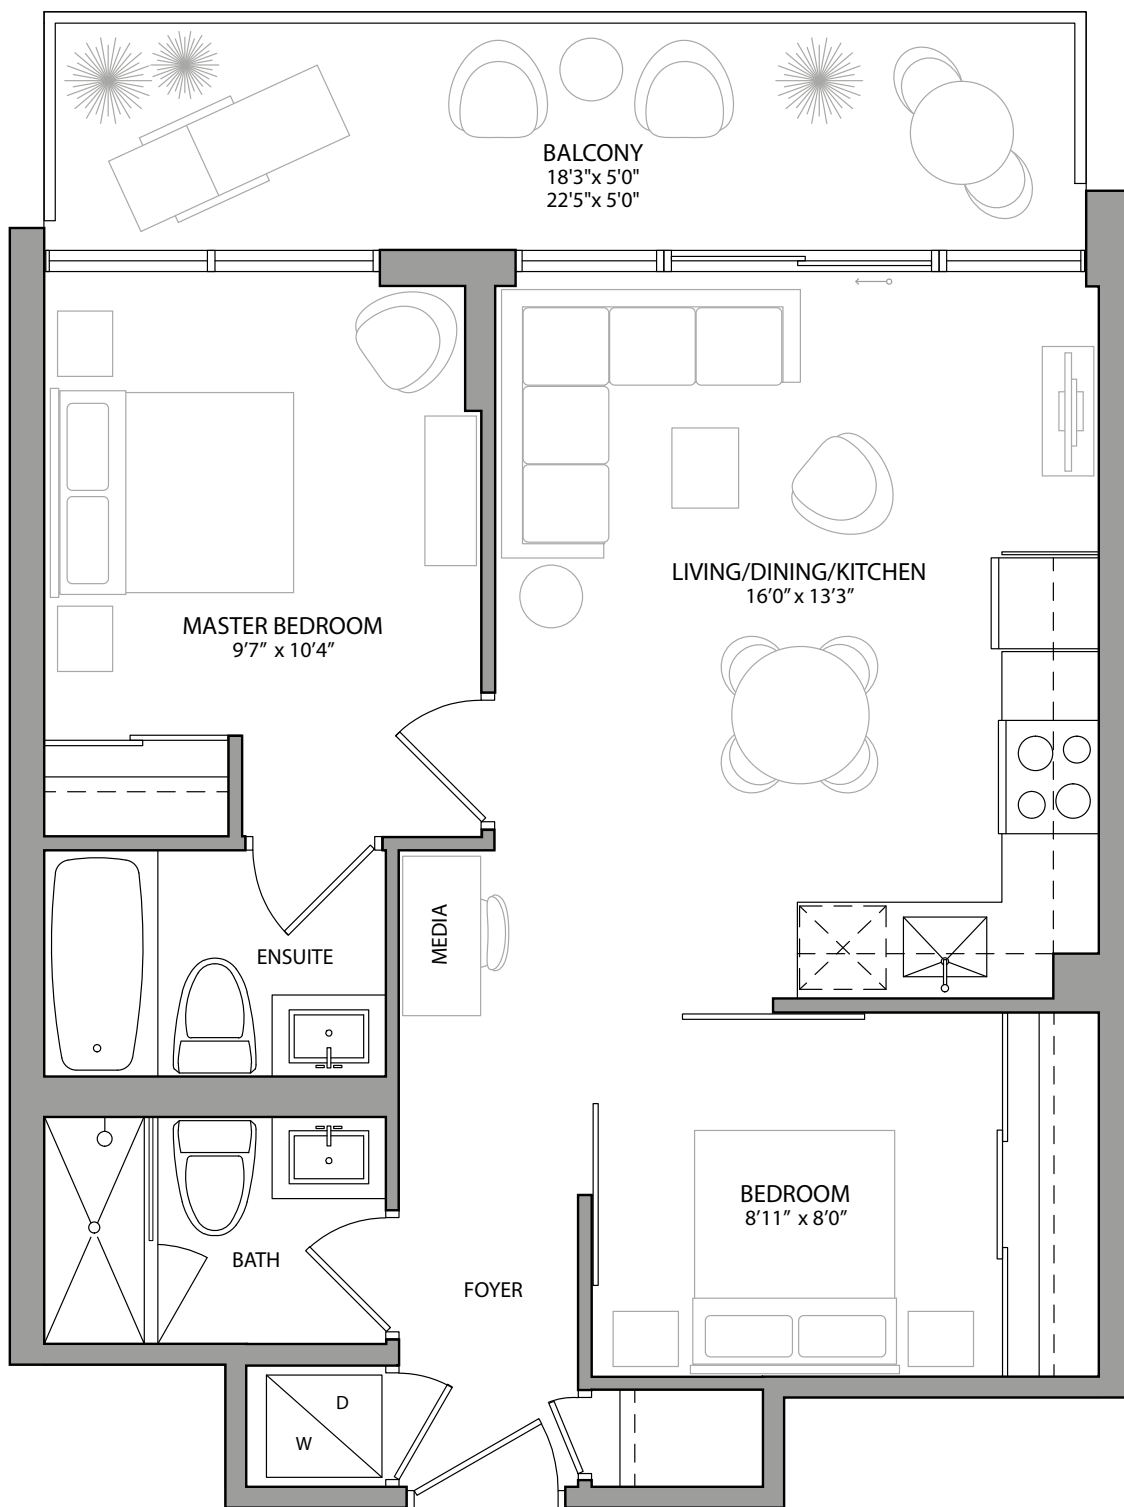

CONDOMINIUM SUITES

2BA2

632/634 SQ. FT. | 2 BEDROOM + MEDIA

Materials, specifications & floor plans are subject to change without notice. All renderings are artist's conceptions. E.& O.E. Not to scale.